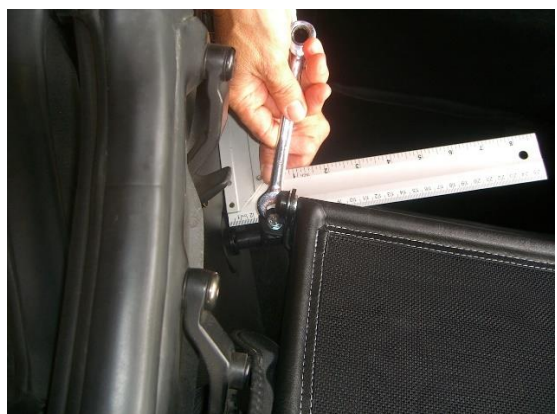

### STEP 1

Open the top and fold the seats forward. Take out the plastic caps on both side of the car.

**STEP 2**

Drill a hole in the center of both plastic caps.

**STEP 3**

Fit the supplied plugs to the plastic caps.

### STEP 4

Place the caps back into the car.

### STEP 5

Fold both rear seats forward and attach the supplied brackets to the rear of the seat using two self-tapping screws (not supplied). To determine exact position for click the wind deflector into the car and make sure the wind deflector is horizontal.